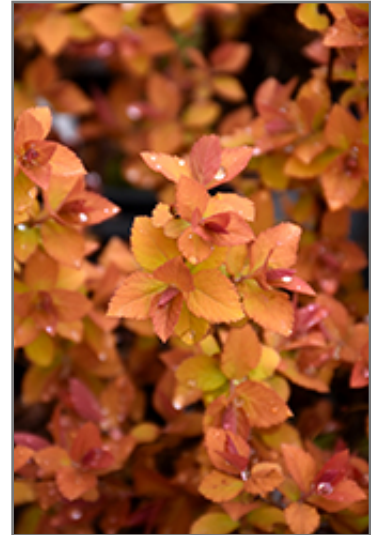

Double Play Big Bang Spirea foliage
Photo courtesy of NetPS Plant Finder