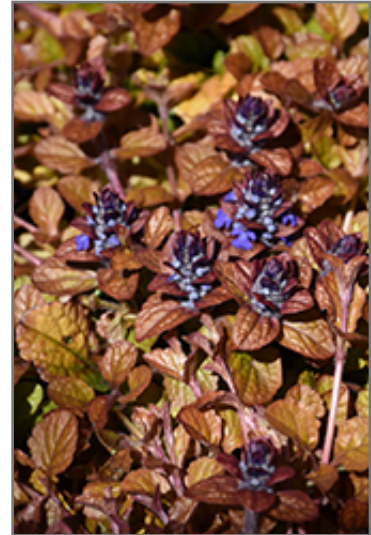

*Feathered Friends Parrot Paradise
Bugleweed flowers
Photo courtesy of NetPS Plant Finder*