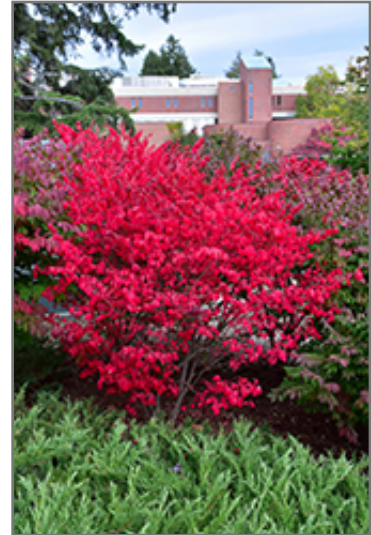

Compact Winged Burning Bush in fall
Photo courtesy of NetPS Plant Finder