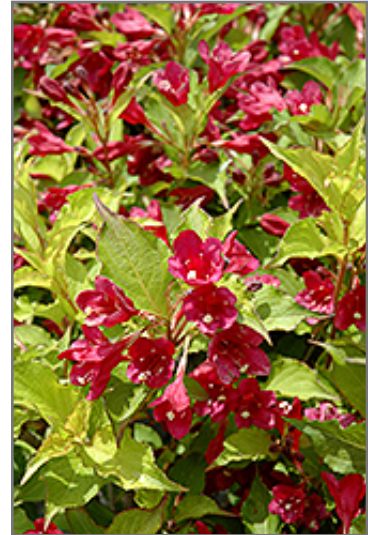

Ghost Weigela flowers
Photo courtesy of NetPS Plant Finder